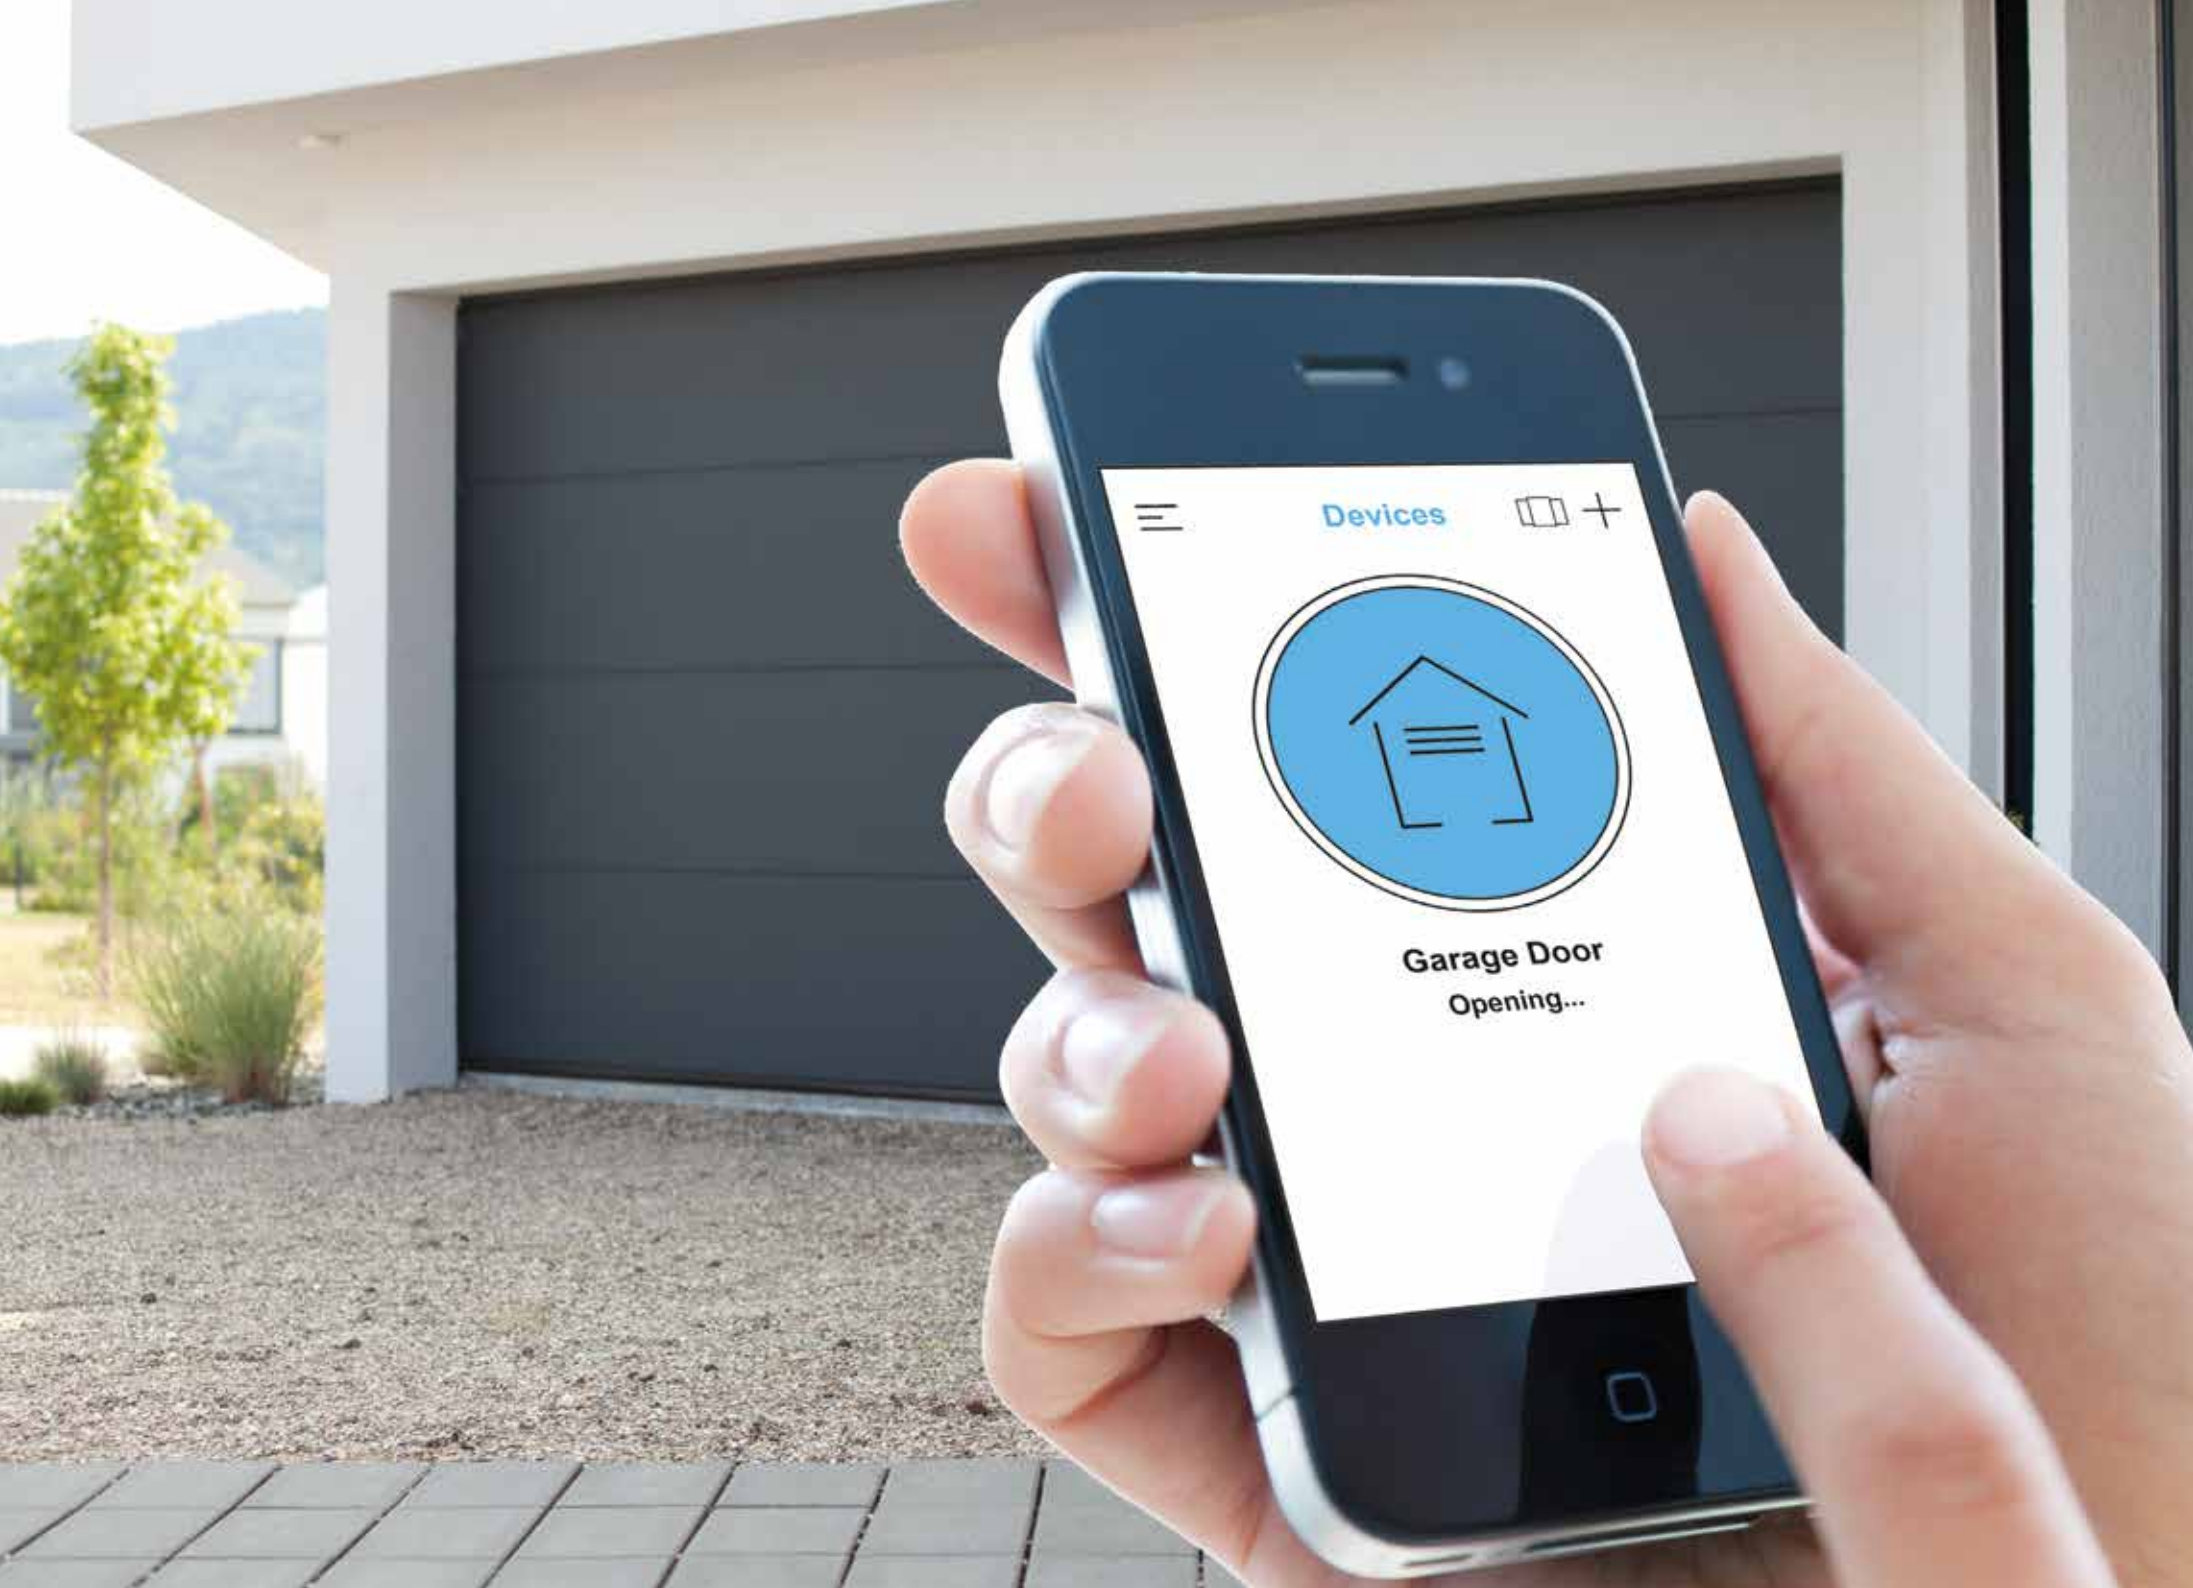

Devices

Garage Door
Opening...

CONNECTIVITY GUARANTEED

A user-friendly smartphone app is available, to operate and monitor the door, wherever you are: myQ. Simple to install and reliable. For example, you don't need to stay home for a parcel delivery, and you can simply open or control your garage door while you're visiting the Pyramids of Giza in Egypt. This combination of garage door and user convenience makes High-Line the new standard.